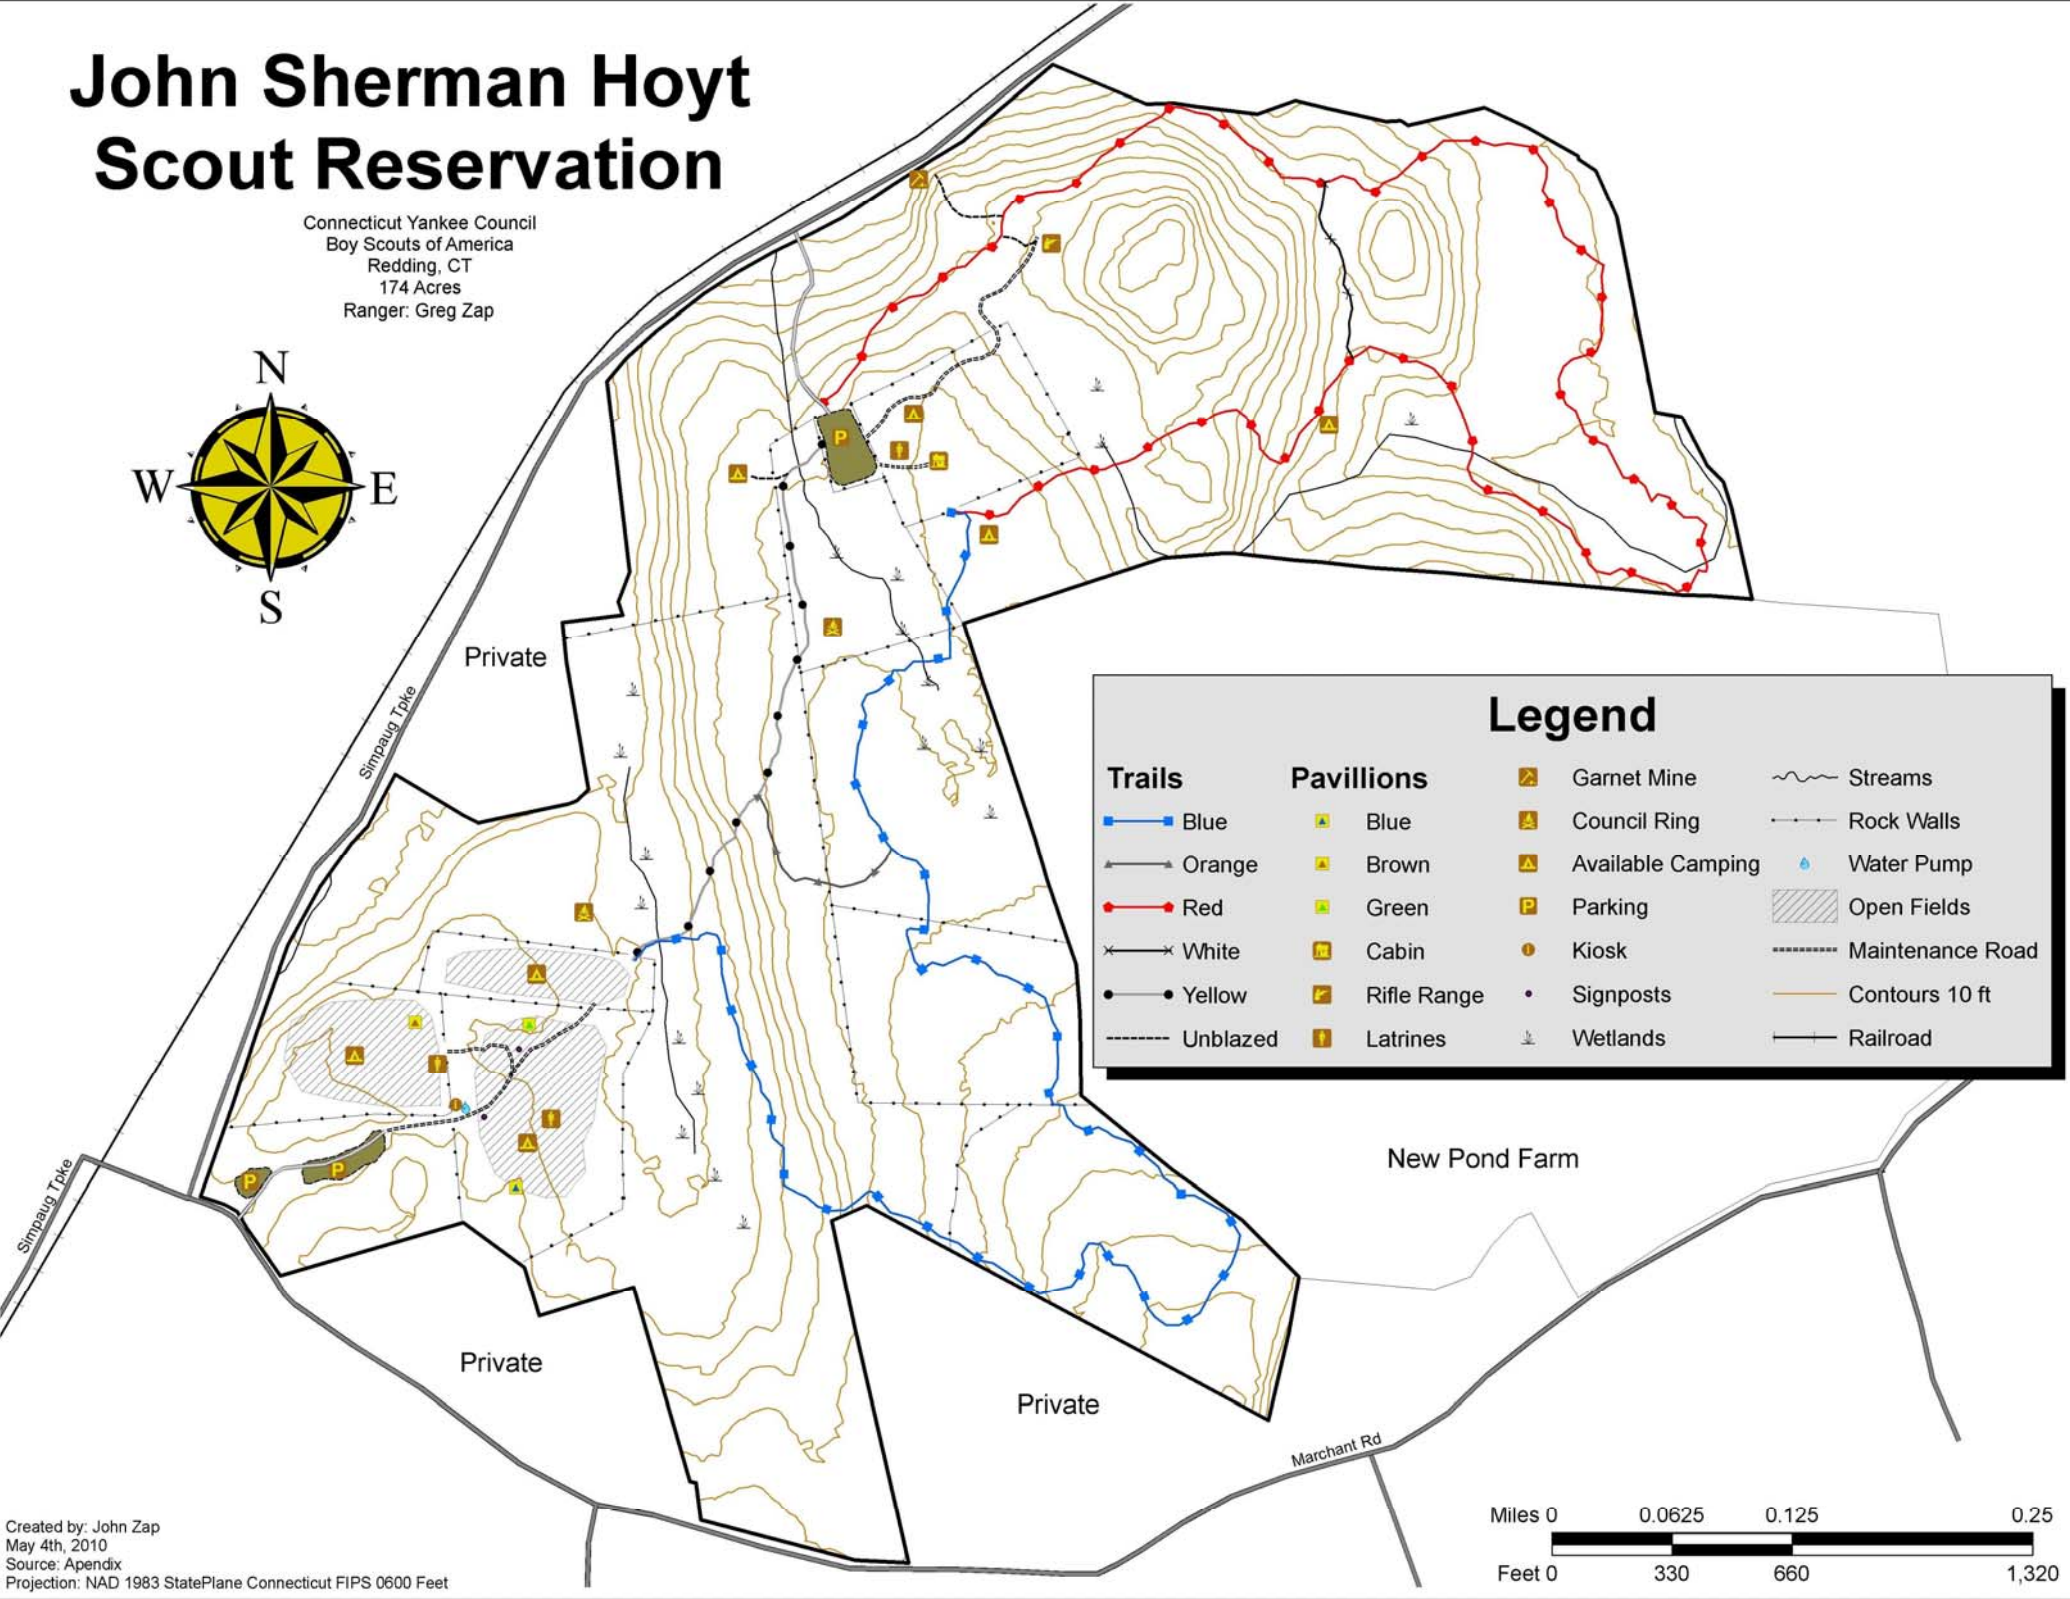

# John Sherman Hoyt Scout Reservation

Connecticut Yankee Council  
 Boy Scouts of America  
 Redding, CT  
 174 Acres  
 Ranger: Greg Zap

### Legend

Trails	Pavillions	Other	Other
Blue	Blue	Garnet Mine	Streams
Orange	Brown	Council Ring	Rock Walls
Red	Green	Available Camping	Water Pump
White	Cabin	Parking	Open Fields
Yellow	Rifle Range	Kiosk	Maintenance Road
Unblazed	Latrines	Signposts	Contours 10 ft
		Wetlands	Railroad