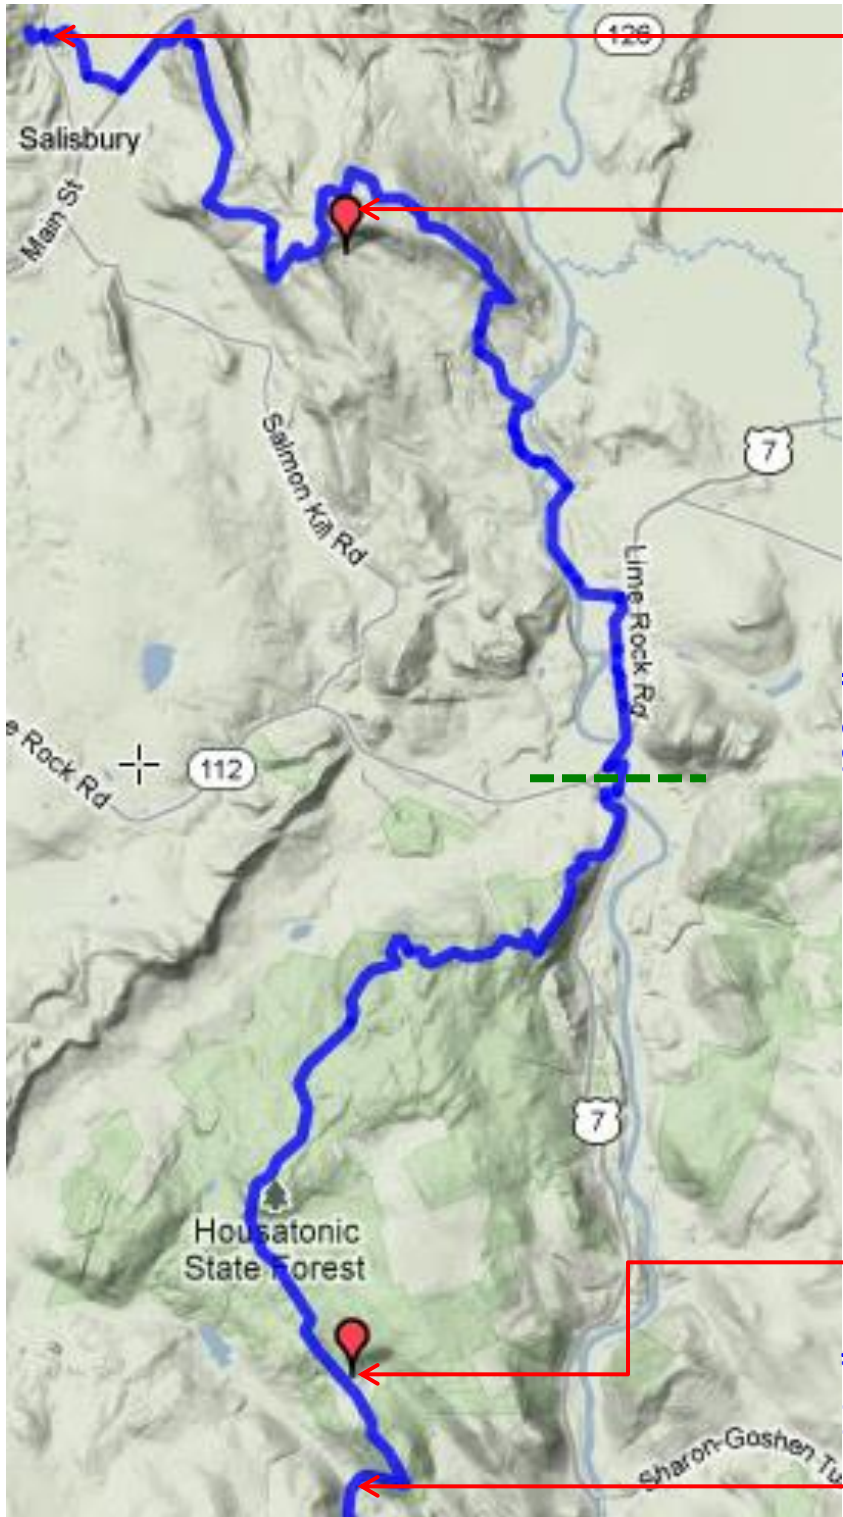

Mar 22nd AT Hike 17.5 miles Pine Brook to Limestone Spring

Sunday Morning
Hike north to CT 41 Parking
41.99412 -73.42735

Saturday Night
Camp at Limestone Spring
41.97536 -73.3923

Saturday Morning
Hike North to Pine Brook Swamp

Friday Night
Hike north to Pine Brook Swamp
41.88167 -73.39161

Shuttle cars to CT 41 Parking
41.99412 -73.42735

Park at West Cornwall Road
41.87350 -73.39171

Mar 22nd AT Hike 10.5 miles

Mt Algo to Ten Mile

Friday Night
Park at CT 341
41.73109 -73.49070

Shuttle cars to CT 55 Parking
41.64442 -73.51916

Hike south 0.3 miles to Mt Algo Shelter
41.7318 -73.49581

Saturday Morning
Hike South to Ten Mile River

8.2 miles

Saturday Night
Camp at Ten Mile River
41.66516 -73.50922

2.3 miles

Sunday Morning
Hike south to CT 55 Parking
41.64442 -73.51916